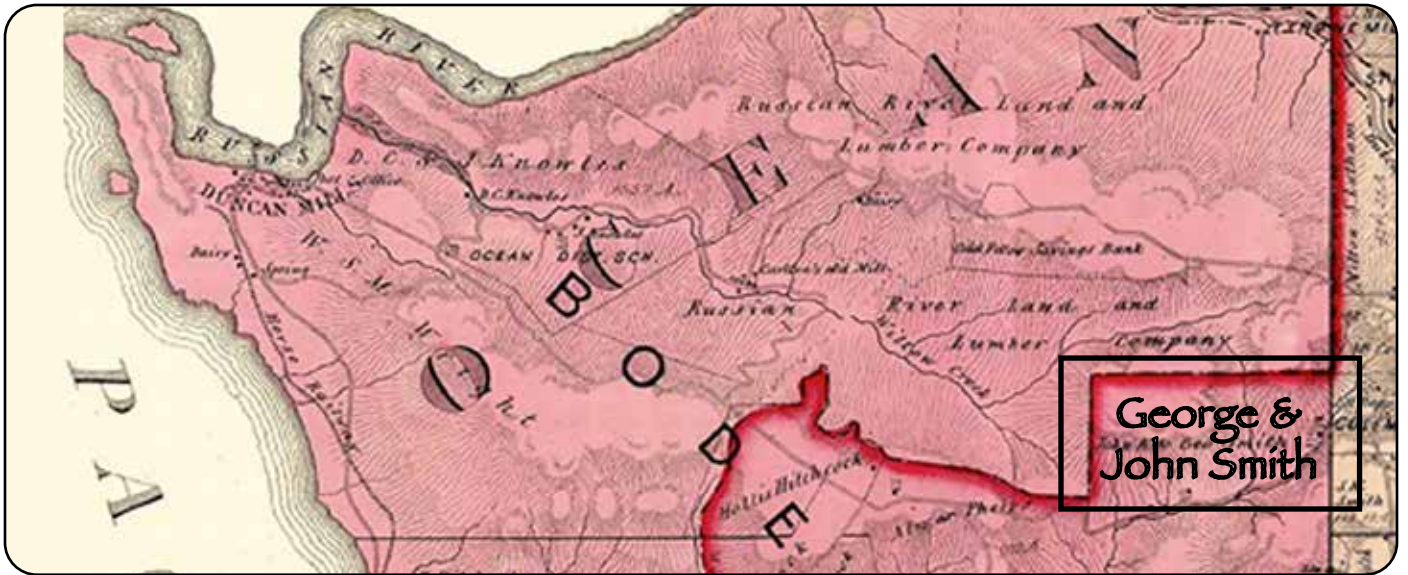

Martha A. Smith

Find A Grave Index

Name:	Martha A. Smith
Birth Date:	22 Nov 1835
Death Date:	10 Jun 1911
Cemetery:	Sebastopol Memorial Lawn Cemetery
Burial or Cremation Place:	Sebastopol, Sonoma County, California

Martha A Smith

California, Death Index

Name:	Martha A Smith
Birth Year:	abt 1836
Death Date:	10 Jun 1911
Age at Death:	75
Death Place:	Sonoma, California, USA

G W Smith

in the 1860 United States Federal Census

Name:	G W Smith
Birth Year:	abt 1825
Birth Place:	Indiana
Home in 1860:	Bodega, Sonoma, California
Post Office:	Smiths Ranch
Real Estate Value:	3000
Personal Estate Value:	1000

Household Members:	Name	Age
	G W Smith	35
	Martha A Smith	25
	James R Smith	8
	Sarah E Smith	6
	Henry Smith	5
	George Smith	3
	Alfred Smith	1

When George W Smith was born on June 13, 1825, in Fayette, Indiana, his father, Jacob, was 30 and his mother, Eliza, was 20. He married Martha Ann Lapping on January 8, 1848, in Indiana. They had 13 children in 22 years. He died on September 27, 1896, at the age of 71, and was buried in Sebastopol, California.