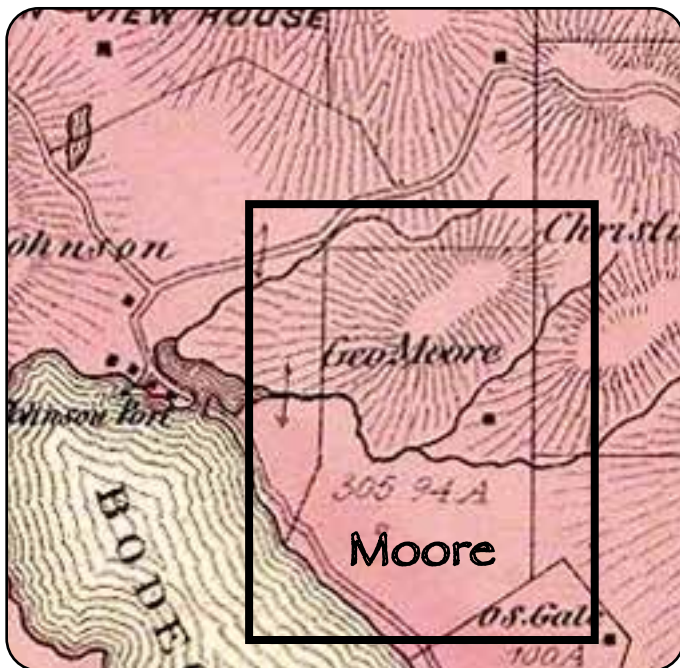

# Ranches of Bodega Bay

George Moore - Bodega Township

**George Moore**, born: 1833 Vermont, died: 1882 Sonoma County California, married: Amanda Mize 26 Nov 1865 Sonoma County California (she was born: 1850 Iowa, died: 1916 Sonoma County California, children: (with George) Cliffe 1868, Hope 1873, Clare 1876, twins: 1880, she remarried: Michael Ford 12 Jan 1888 Sonoma County California)

## George Washington Moore

BIRTH ABT 1833 • Vermont

DEATH 1882 • Santa Rosa, Sonoma Co., California

George Washington Moore was born in 1833 in Vermont. He married Amanda Mize on November 26, 1865, in Sonoma, California. They had five children in 12 years. He died in 1882 in USA at the age of 49, and was buried in California.

### in the 1860 United States Federal Census

Name: G W Moore

Birth Year: abt 1833

Birth Place: Vermont

Home in 1860: Salmon Falls, El Dorado, California

Occupation: Miner

Real Estate Value: 1000

Household Members:	Name	Age
	G W Moore	27
	John Gardener	26