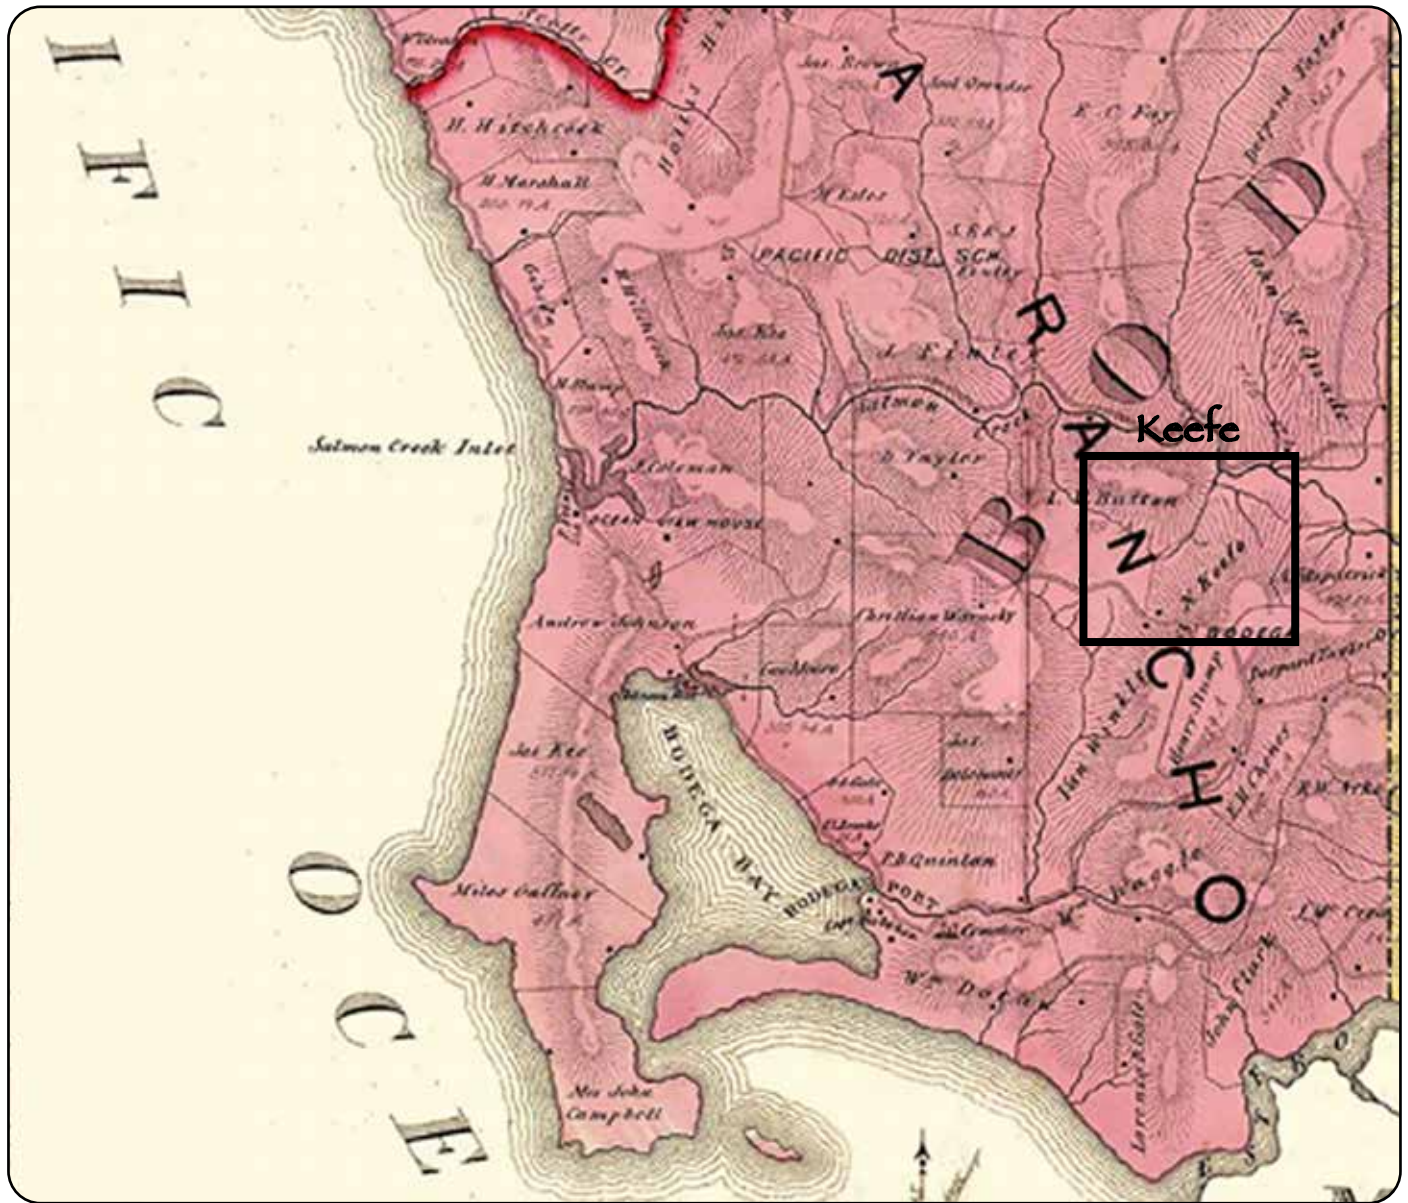

Keefe

Nath Keefe

Massachusetts, Passenger Lists

Name:	Nath Keefe
Age:	12
Birth Date:	abt 1839
Departure Place:	Liverpool, England
Arrival Date:	12 Nov 1851
Arrival Place:	Boston, Massachusetts, USA
Ship:	Plymouth Rock