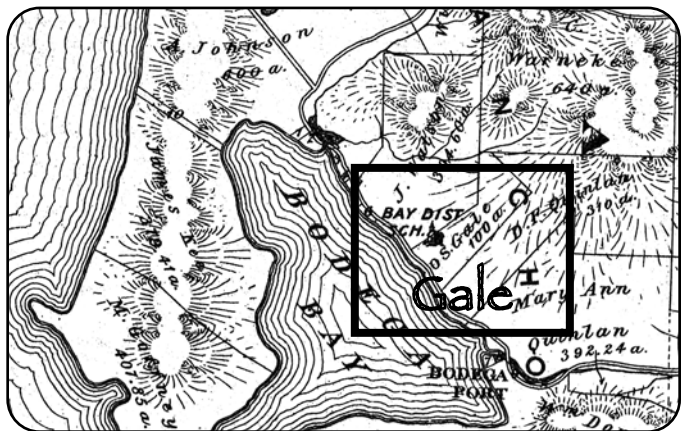

Otis S Gale

in the 1900 United States Federal Census

Name:	Otis S Gale
Birth Date:	Feb 1849
Birthplace:	Missouri
Home in 1900:	Petaluma, Sonoma, California
House Number:	755 Howard St
Institution:	St Vincents School-74 to 88
Spouse's name:	Mary H Gale
Marriage Year:	1869
Occupation:	Watchman
House Owned or Rented:	O
Home Free or Mortgaged:	F
Farm or House:	H

Household Members:	Name	Age
	Otis S Gale	59
	Mary H Gale	49
	Francis C Gale	19
	Eliza M Gale	17

Otis S Gale

in the 1910 United States Federal Census

Name:	Otis S Gale
Birth Year:	abt 1849
Birthplace:	Missouri
Home in 1910:	Petaluma, Sonoma, California
House Number:	223 Bodega St
Spouse's name:	Mary H Gale
Father's Birthplace:	Ohio
Mother's Birthplace:	Illinois
Occupation:	Night Watchman
Industry:	Silk Mill
Home Owned or Rented:	Own
Home Free or Mortgaged:	Free
Farm or House:	House
Years Married:	41

Household Members:	Name	Age
	Otis S Gale	61
	Mary H Gale	59

O S Gale

County Land Ownership Maps

Owner's Name:	O S Gale
State:	California
County:	Sonoma
Year:	1898