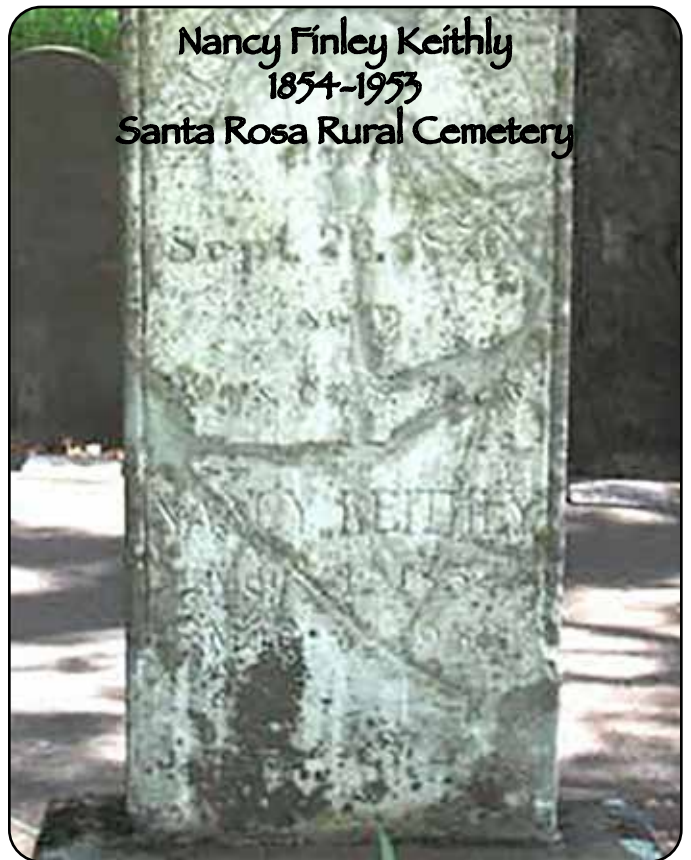

Industry: Fruit

Employer, Employee or Other:	Employer				
Home Owned or Rented:	Own				
Home Free or Mortgaged:	Free				
Farm or House:	Farm				
Household Members:	<table><thead><tr><th>Name</th><th>Age</th></tr></thead><tbody><tr><td>John Finley</td><td>87</td></tr></tbody></table>	Name	Age	John Finley	87
Name	Age				
John Finley	87				

John Finley

Finley - 5

Keziah Head Finley

Nancy Keithly, 98, Was County's Oldest Native

Mrs. Nancy Keithly, who was Sonoma County's oldest native resident is dead.

The 98-year-old native daughter, who spent her last year at Stone's Rest Home, 115 South Davis St., will be buried in the family plot of Santa Rosa's Rural Cemetery following 2 p.m. services tomorrow at Welti Funeral Parlors, Dr. Helen Wade officiating.