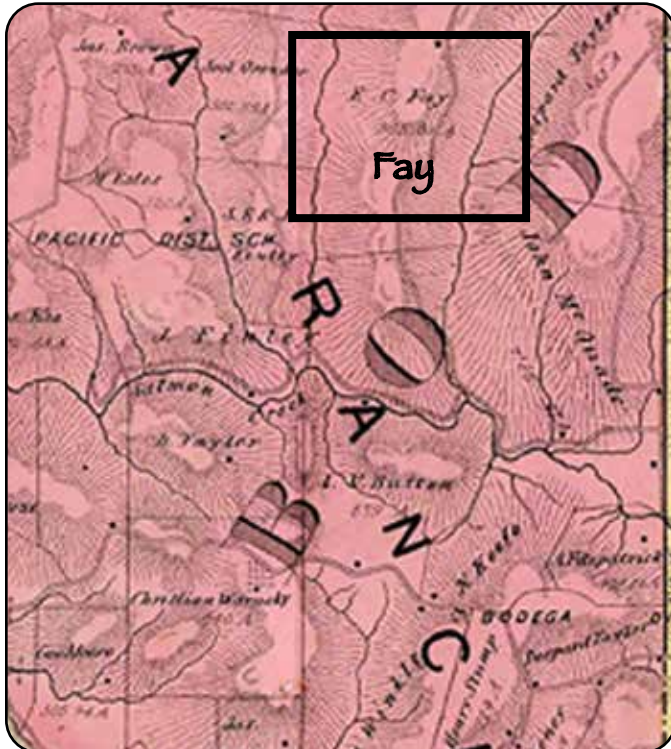

Ranches of Bodega Bay

Enos Fay - Bodega Township

Enos Fay, born: 17 Sep 1832 Richmond, Chitterden County Vermont, died: 22 Mar 1919 Fresno, San Joaquin County California, buried: Stockton Rural Cemetery, Stockton California, married: Beulah Bell Thompson 1855 (she was born: Fays Center, Richmond, Vermont, died: 22 Jul 1884 Fresno California) children: Annie 1856, Ralph Truman 1861, Martha 1863, Bertha 1865, Maud Eliza 1867, Flora 1868, Charles Enos 1870, Ernest Leon 1872, Claude Noble 1880, Leroy Newton 1864

Enos Fay

Vermont, Vital Records

Name:	Enos Fay
Gender:	Male
Birth Date:	17 Sep 1832
Birth Place:	Richmond, Vermont, USA
Father Name:	Nathan Fay
Mother Name:	Pally Brownson

Parents

Nathan Fay
1791–1873

Polly Colby
1799–1881

Enos Fay

1850 United States Federal Census

Name:	Enos Fay	
Birth Year:	abt 1832	
Birthplace:	Vermont	
Home in 1850:	Richmond, Chittenden, Vermont	
Occupation:	Laborer	
Household Members:	Name	Age
	Nathan Fay	59
	Polly Fay	50
	Lafford Fay	26
	Armina Fay	26
	Azariah Flagg	28
	Sally A Flagg	23
	Martha Fay	21
	Harry Fay	20
	Enos Fay	18
	Arnold Fay	10
	Elliot Fay	13
Ellen Fay	4	
Carra Fay	1